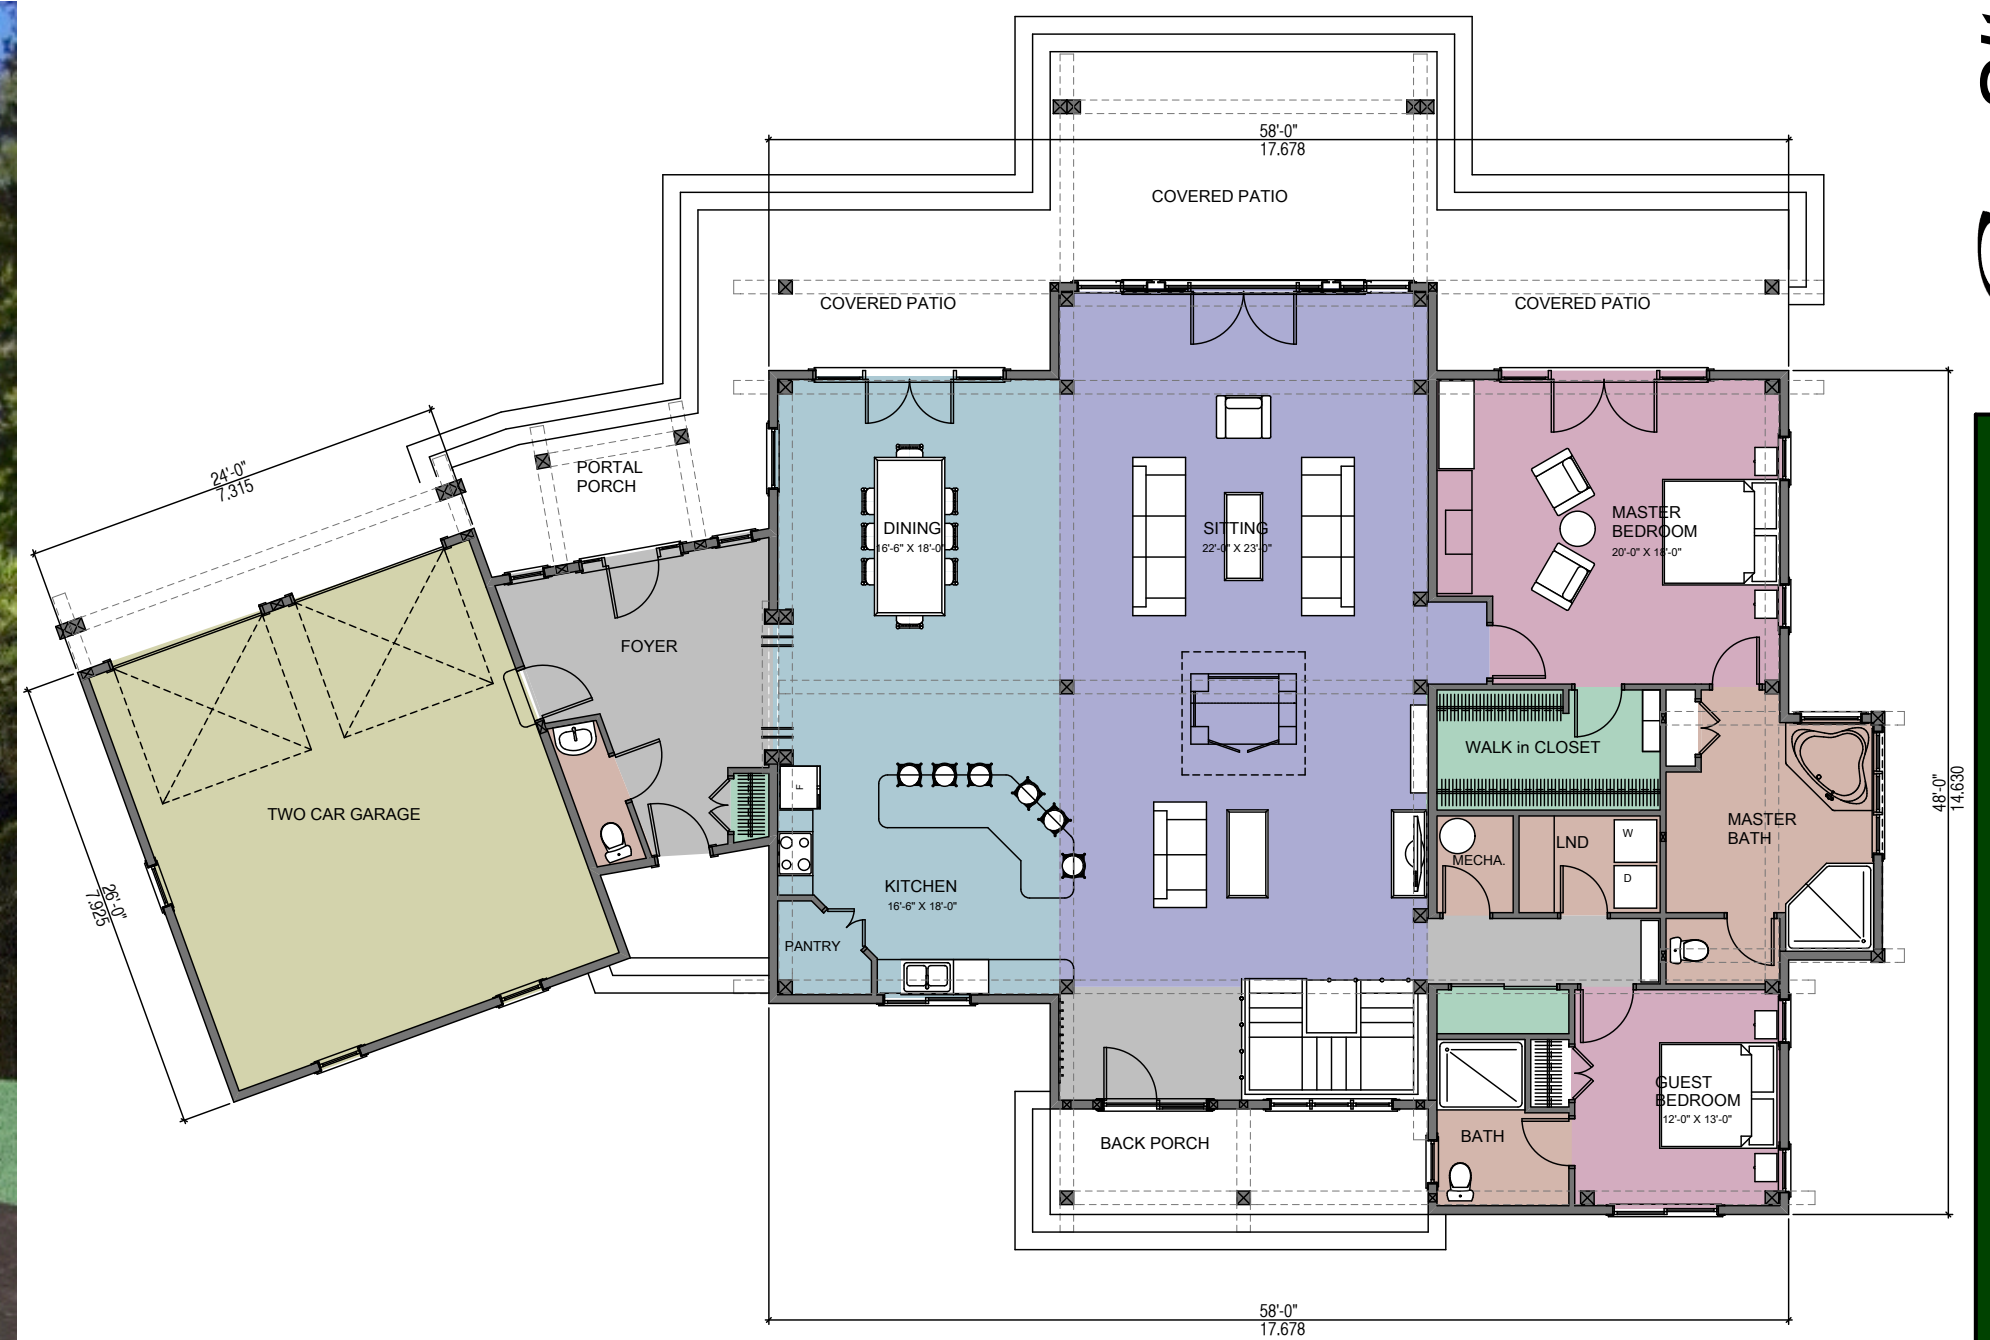

# LONE BUTTE

2856 SQ. FT  
265.3 SQ.M.

FIRST FLOOR PLAN  
AREA: 2856 SQ.FT.  
265 SQ.M.